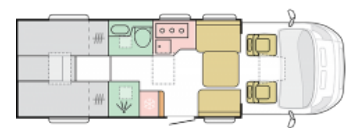

ADRIA CORAL SUPREME 670DL 2024

Overview

£101,415

Rear Bedroom making two singles or a transverse Double Bed, separate shower, large lounge and sunroof, featuring a 140BHP engine, automatic Gearbox, Awning, Reversing Camera, Solar panel, and Luxury Pack.

Specifications

| | |
|------------------------|-------------------------------|
| Engine | Fiat 2.2KLtr 140BHP Automatic |
| MIRO | 3160kg |
| Max. Authorised Weight | 3650kg |
| Total Height | 2.90m / 9'5" |
| Total Length | 7.48m / 24'5" |
| Total Width | 2.29m / 7'6" |