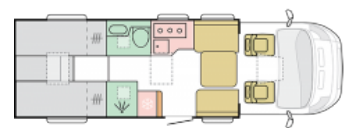

ADRIA CORAL SUPREME 670DL 2024

Overview

£101,415

Rear Bedroom making two singles or a transverse Double Bed, separate shower, large lounge and sunroof, featuring a 140BHP engine, automatic Gearbox, Awning, Reversing Camera, Solar panel, and Luxury Pack.

Specifications

Engine	Fiat 2.2KLtr 140BHP Automatic
MIRO	3160kg
Max. Authorised Weight	3650kg
Total Height	2.90m / 9'5"
Total Length	7.48m / 24'5"
Total Width	2.29m / 7'6"