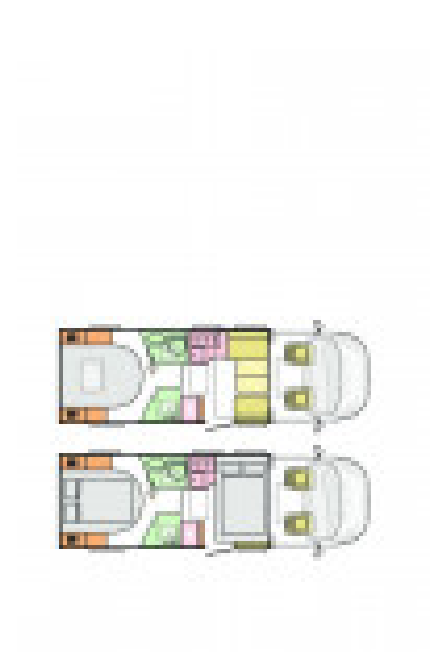

Adria Matrix Supreme 670 SL

Overview

£102,560

In Stock and Available now.....This Adria Supreme Matrix 670 SL has an rear bedroom making 2 x singles or a Transverse Double bed, drop down front bed over the front lounge, Alde Heating, an Automatic gearbox,140BHP engine, solar panel.

Specifications

MIRO	3231kg
Max. Authorised Weight	3650kg
Max. Towing Weight	2000kg
Total Height	2.90m / 9'6"
Total Length	7.48m / 24'6"
Total Width	2.30m / 7'6"
PDI, 12 months Tax, Delivery, 1st registration	Included
Engine	Fiat 6D 2,3 140HP Auto