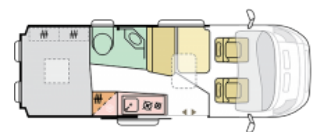

ADRIA TWIN SUPREME 600SX (2023)

Overview

£78,995

Due in, this Adria Twin Supreme 600 SX features Lanzarote Grey paintwork, Solar Panel, 3 berth, 2nd leisure battery, sliding door flyscreen and a luxury pack.

Please ask for more information on this vehicle

Specifications

MIRO	2951kg
Max. Authorised Weight	3500kg
Max. Towing Weight	2500kg
Total Height	2.59m / 8'6"
Total Length	5.99m / 19'7"
Total Width	2.05m / 6'8"
PDI, 12 months Tax, Delivery, 1st registration	Included
Engine	Fiat 6D 2,3140bhp Engine