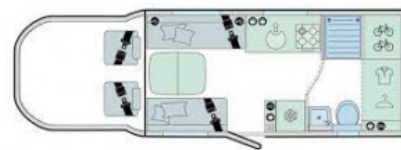

Bailey Adamo 69/4 (2023)

Overview

£66,995

Really lovely model with a drop down bed over a large lounge, great size rear washroom with seperate shower. Comes complete with Thule awning and a fantastic sized garage, which will fit bikes. Automatic gearbox with the Ford 2.0LTR 160BHP engine. 2023 and only done 1750 miles! Library

Pictures.

Specifications

Engine	Ford 2.0Ltr 160BHP Auto
MIRO	3090kg
MTPLM	3500kg
Total Height	2849m / 9'4"
Total Length	6987m / 22'10"
Total Width	2379m / 7'10"
Thermal Grade Insulation	3
Owners	1