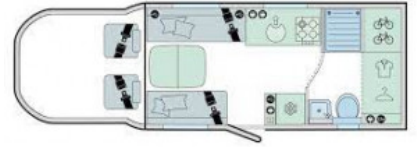

Bailey Adamo 69/4 (2023)

Overview

£66,995

Really lovely model with a drop down bed over a large lounge, great size rear washroom with seperate shower. Comes complete with Thule awning and a fantastic sized garage, which will fit bikes. Automatic gearbox with the Ford 2.0LTR 160BHP engine. 2023 and only done 1750 miles! Library

Pictures.

Specifications

Engine	Ford 2.0Ltr 160BHP Auto
MIRO	3090kg
MTPLM	3500kg
Total Height	2849m / 9'4"
Total Length	6987m / 22'10"
Total Width	2379m / 7'10"
Thermal Grade Insulation	3
Owners	1