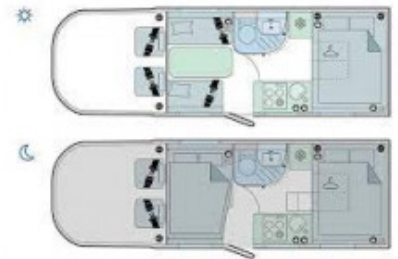

Bailey Alora 69-4S

Overview

Was £77,499?? Now Just £69,995

FREE AWNING AND AVTEX TV

-

Brand new Bailey model - The Alora S with the upgraded Auto gearbox due to arrive with us in March 24. First unveiled at the NEC show in October 23 with its new streamlined under 7 foot wide bodyshell it is a compact motorhome for all occasions. 4 berths and 4 belted seats with a transverse rear double bed. Truma Diesel Combi heating and hot water system. 141 litre fridge with 3 gas hobs, 1 electric and a combination oven and grill. Very modern with a light and airy feel. Limited initial stock availability

Specifications

Berths	4
Travelling Seats	4
Length	6.99m
Width	2.12m
Height	2.85m
MIRO	3000kg
MTPLM	3500kg
Engine	2.0LTR 155BHP AUTO
Chassis	Ford Transit Euro 6