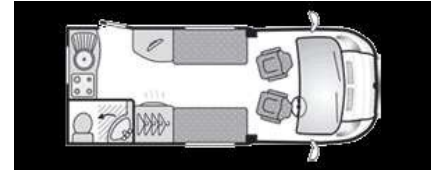

Bessacarr E410 (2010)

Overview

£31,995

Bessacarr E410 (20010)

The well crafted Bessacarr E410 motorhome is now available. A neat compact 2 berth model finished in the fine Bessacarr style.

The features found on the Bessacarr E410 include, 2 berth with an end kitchen. Thetford fridge, Sharp microwave, oven and 3 gas burner hob & 1 electric hob, Status 530 TV aerial, Trumatic warm air heating, Kenwood CD/radio, Truma Ultrastore water heater, smoke alarm, battery charger, door fly screen, window blinds & screens, Omni electric step, captains style chairs, free standing table, Reversing camera & monitor, F45 awning,

Specifications

Make	Bessacarr
Model	E410
External Length	5.75m / 18'10"
Width	2.24m / 7'2"
MTPLM	3300kg

Chassis/Engine	Ducato 33 100 Mjet SWB 2.2l
Gears	5 speed Manual
Fuel	Diesel
Number of Owners	4
Mileage	To Follow