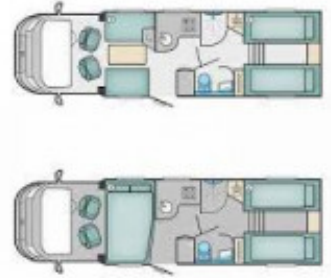

## Bessacarr E597 (2019)

## Overview

£69,995

Automatic, Habitation Air Con, upgraded media centre, satellite dome, towbar all added to this Swift Built unit.

## Specifications

---

Engine	Fiat 2.3L 130Hp
MIRO	3339kg
Max. Authorised Weight	3850kg
Max. Towing Weight	2000kg
Total Height	2.76m / 9'1"
Total Length	8.11m / 26'7"
Total Width	2.38m / 7'10"
Transmission	Automatic