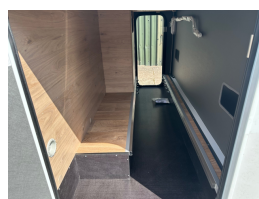

Dethleffs Globebus Go T15

Overview

Was £75,995?? Now Just £69,995

At only 6mtrs long, Dethleffs have packed a lot into this vehicle. Transverse rear double bed, front lounge with captains seats, Ford 2.0ltr 130BHP engine with automatic gearbox.