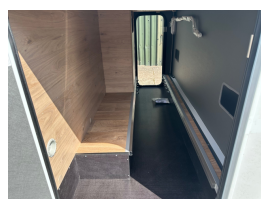

Dethleffs Globebus Go T15

Overview

Was £75,995?? Now Just £69,995

At only 6mtrs long, Dethleffs have packed a lot into this vehicle. Transverse rear double bed, front lounge with captains seats, Ford 2.0ltr 130BHP engine with automatic gearbox.