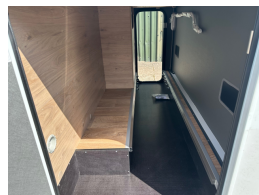

Dethleffs Globebus Go T15

Overview

Was £75,995?? Now Just £69,995

At only 6mtrs long, Dethleffs have packed a lot into this vehicle. Transverse rear double bed, front lounge with captains seats, Ford 2.0ltr 130BHP engine with automatic gearbox.