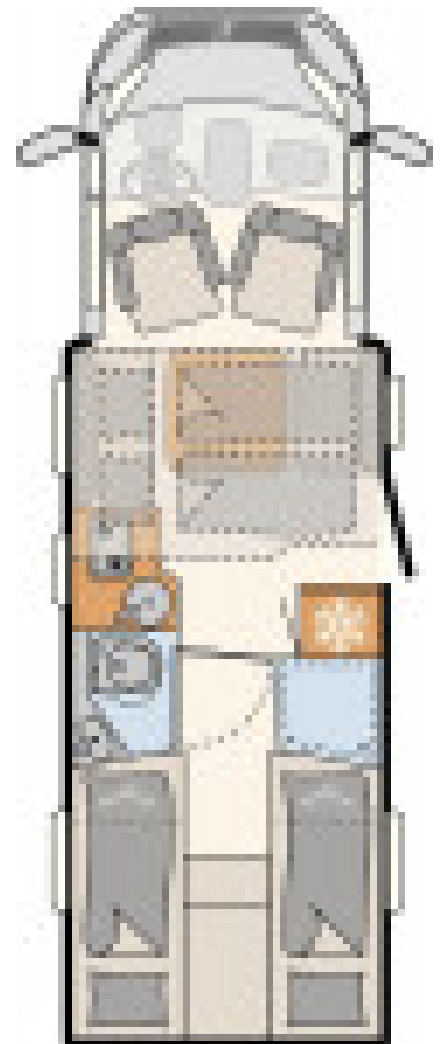

Dethleffs Just Camp T7052 EBL

Overview

£77,995

On the latest Citroen chassis, this 7.4 Mtr 3 berth has either two single beds, or a transverse double in the rear, washroom with seperate shower, kitchen and a spacious front lounge.

Specifications

MIRO	TBC
Max. Authorised Weight	3500kg
Total Height	2940mm / 9'6"
Total Length	7410mm / 24'3"
Total Width	2330m / 7'6"
PDI, 12 months Tax,Delivery, 1st registration	Included
Chassis	Citroen Euro 6D
Engine	2.2LTR 140BHP Manual