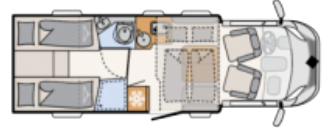

### Overview

---

£88,980

This Dethleffs Just Go 7055 EBL has a 155 BHP Engine, with Automatic Gearbox, Awning, Reversing Camera and Drop Bed over the front lounge. PLEASE NOTE THAT THE PHOTOS ARE LIBRARY PICTURES.

## Specifications

---

MIRO	3161kg
Max. Authorised Weight	3500kg
Total Height	2.99m / 9'8"
Total Length	7.36m / 24'2"
Total Width	2.33m / 7'6"
PDI, 12 months Tax, Delivery, 1st registration	Included
Chassis	Ford Transit 155BHP Automatic