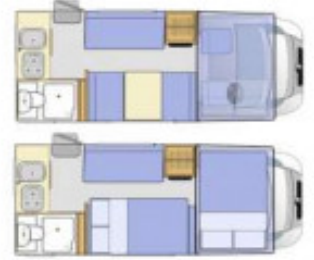

Elddis Sunseeker 100 (12 plate)

Overview

£31,995

Eddis Sunseeker 100 has 4 berths and 4 belted seats. It features an overcab bed, dinette with table and 2 additional seat belts, additional seating and an end kitchen with corner wetroom.

It has electric step, Fiamma 2 bike rack, drop fit carpets, Truma heating, Thetford toilet, Fire Angel smoke & a CO alarm.

Specifications

Make	Elddis
Model	Sunseeker 100
Chassis	Peugeot Boxer 2.2 HDi
Miles	29249
Gears/Transmission	5 speed Manual
Fuel	Diesel
MIRO	2548kg
MTPLM	3000kg
Length	5.70m / 18'8"
Height	2.89m / 9'6"
Width	2.69m / 8'10"
1st Registered	31-03-12