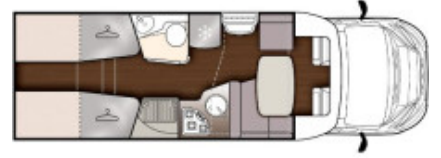

McLouis Fusion 373

Overview

£67,995

McLouis Fusion 373 20Reg Single beds at the rear with a drop down double at the front, Automatic 140BHP

Specifications

Engine	Fiat 2.3L 140Hp Auto
MIRO	3072kg
Max. Authorised Weight	3500kg
Total Height	2.95 / 19'7"
Total Length	7.41m / 24'4"
Total Width	2.33m / 7'7"
Chassis	Fiat
Mileage	21305