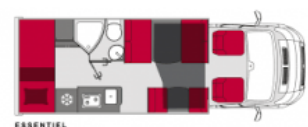

### Overview

£59,995

This pilote motorhome comes with front drop down bed and rear bunk beds. There is a fantastic sized split seating area perfect for all the friends and family! Comes with a large garage and additional bike rack. Fiat engine so has great towing capabilities and comes with a 2.3L Automatic