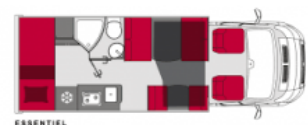

### Overview

£59,995

This pilote motorhome comes with front drop down bed and rear bunk beds. There is a fantastic sized split seating area perfect for all the friends and family! Comes with a large garage and additional bike rack. Fiat engine so has great towing capabilities and comes with a 2.3L Automatic