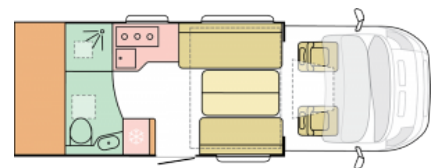

SOLD Adria Matrix Axess 600DT

Overview

Scheduled to arrive in Feb 24, this Adria Matrix Axess 600 DT features a drop bed over the lounge, with a large rear washroom. It will come with a 9 speed automatic gearbox, Luxury Pack and solar panel.

£91,095

Specifications

Engine	Fiat 2.3L 140BHP
MIRO	3004kg
Max. Authorised Weight	3500kg
Total Height	2.90m / 9'6"
Total Length	6.99m / 22'9"
Total Width	2.29m / 7'6"
Chassis	Fiat Ducato