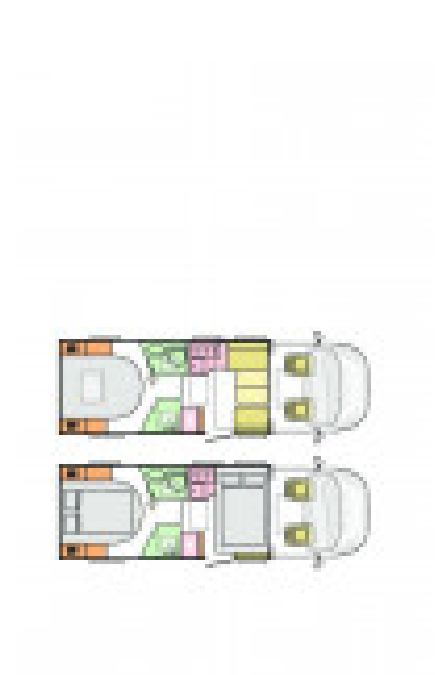

SOLD Adria Matrix Supreme 670 SL

Overview

£102,560

In Stock and Available now.....This Adria Supreme Matrix 670 SL has an rear bedroom making 2 x singles or a Transverse Double bed, drop down front bed over the front lounge, Alde Heating, an Automatic gearbox,140BHP engine, solar panel.

Specifications

MIRO	3231kg
Max. Authorised Weight	3650kg
Max. Towing Weight	2000kg
Total Height	2.90m / 9'6"
Total Length	7.48m / 24'6"
Total Width	2.30m / 7'6"
PDI, 12 months Tax, Delivery, 1st registration	Included
Engine	Fiat 6D 2,3 140HP Auto