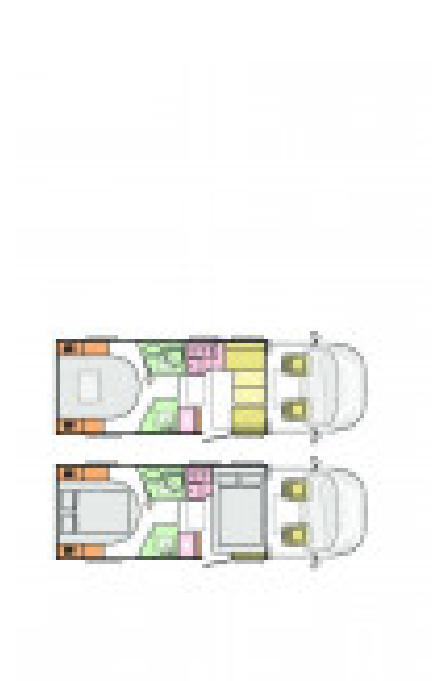

## sold Adria Matrix Supreme 670 SL

## Overview

---

£102,560

In Stock and Available now.....This Adria Supreme Matrix 670 SL has an rear bedroom making 2 x singles or a Transverse Double bed, drop down front bed over the front lounge, Alde Heating, an Automatic gearbox,140BHP engine, solar panel.

## Specifications

---

MIRO	3231kg
Max. Authorised Weight	3650kg
Max. Towing Weight	2000kg
Total Height	2.90m / 9'6"
Total Length	7.48m / 24'6"
Total Width	2.30m / 7'6"
PDI, 12 months Tax, Delivery, 1st registration	Included
Engine	Fiat 6D 2,3 140HP Auto