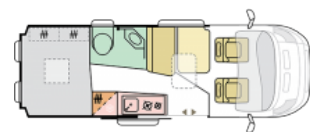

SOLD ADRIA TWIN SUPREME 600SX (2023)

Overview

£78,995

Due in, this Adria Twin Supreme 600 SX features Lanzarote Grey paintwork, Solar Panel, 3 berth, 2nd leisure battery, sliding door flyscreen and a luxury pack.

Please ask for more information on this vehicle

Specifications

MIRO	2951kg
Max. Authorised Weight	3500kg
Max. Towing Weight	2500kg
Total Height	2.59m / 8'6"
Total Length	5.99m / 19'7"
Total Width	2.05m / 6'8"
PDI, 12 months Tax, Delivery, 1st registration	Included
Engine	Fiat 6D 2,3140bhp Engine