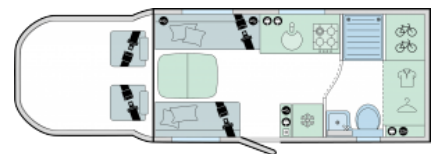

SOLDBAILEY ADAMO 69-4 2024

Overview

Was £74,499?? Now Just £71,500

LAST UNIT FOR THE YEAR BEING DELIVERED TO US IN DECEMBER.

TRACKER AND 1ST YEAR RFL INCLUDED!

4 BELTS/ 4 BERTH

AUTOMATIC

This lovely modern Bailey Adamo 69/4 features a great sized drop down double bed over a front lounge which can be made into a double bed. Giving the 4 berths in total. The front seats swivel around to form a lovely communal area. There is a centre kitchen comprising of an oven and grill, 3 gas burners and a large capacity fridge. There is a rear washroom with a large separate shower. Behind the washroom is a huge garage with enough room for bikes and plenty of storage. Above the garage is a fantastic wardrobe which provides a huge amount of storage space for clothes.