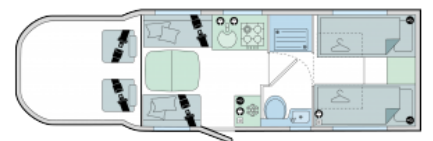

## AUTOMATIC

Here we have a brand new on site Bailey Adamo 75-4T. On a Ford chassis with a 2.0Ltr 160BHP automatic gearbox. This is a 4 berth and 4 seat belt motorhome. At the front are two captain swivel seats which once turned around form a lovely communal area with the spacious front lounge. The two further travel seats are hidden under the lounge bench seats and are easily put into place once needed. The front lounge transforms at night into a double bed with the mechanical table providing support. There is a central kitchen complete with oven and grill as well as three gas hobs and a further electric. There is a vast sized tower fridge. The front and rear can be separated by two internal doors. This gives the rear bedroom a great deal of privacy. Through the first door is the bathroom comprising of toilet and basin on one side and separate shower on the other. Plenty of space in both. Through a further door is the rear bedroom with twin beds and plenty of storage. At the rear under the beds is a great sized garage which will fit bikes and all needed equipment. Please contact our family owned business for over 45 years for more information.

## Specifications

---

Engine	Ford 2.0Ltr 160BHP Auto
MIRO	3156kg
MTPLM	3500kg
Total Height	2849m / 9'4"

---

---

Total Length	7485m / 24'7"
Total Width	2379m / 7'10"