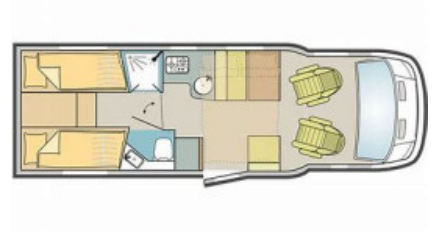

SOLDDETHLEFFS JUST GO T7055EBL

Overview

£79,995

Specifications

Engine	Ford 2.0L 160Hp Auto
MIRO	3161kg
Max. Authorised Weight	3499kg
Total Height	3060 / 10'1"
Total Length	7.36m / 24'2"
Total Width	2.33m / 7'8"
Chassis	Ford
Mileage	845