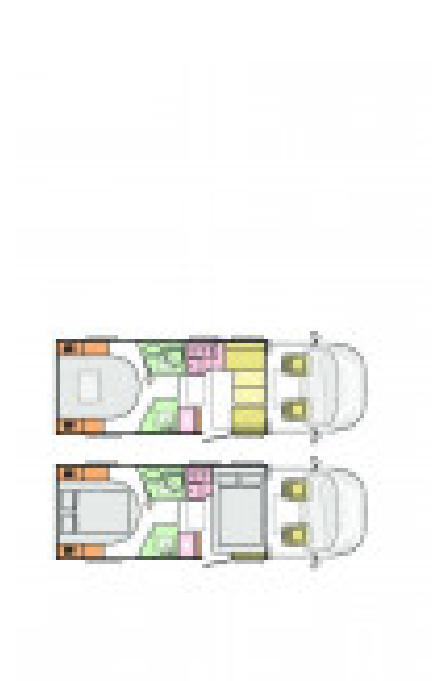

Adria Matrix Supreme 670 SL

Overview

£102,560

In Stock and Available now.....This Adria Supreme Matrix 670 SL has an rear bedroom making 2 x singles or a Transverse Double bed, drop down front bed over the front lounge, Alde Heating, an Automatic gearbox,140BHP engine, solar panel.

Specifications

MIRO	3231kg
Max. Authorised Weight	3650kg
Max. Towing Weight	2000kg
Total Height	2.90m / 9'6"
Total Length	7.48m / 24'6"
Total Width	2.30m / 7'6"
PDI, 12 months Tax, Delivery, 1st registration	Included
Engine	Fiat 6D 2,3 140HP Auto