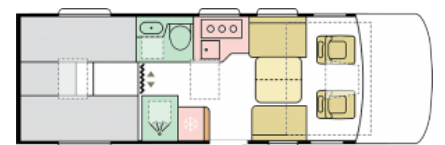

ADRIA SONIC SUPREME 700DL 2024

Overview

£135,960

This flagship Adria Sonic Supreme 700DL features a Transverse or two single beds in the rear washroom, Separate shower, large lounge with a drop bed over. It comes with Habitation Air Con, Black Leather Upholstery, Alde Heating with Heat exchanger, 2nd leisure battery and a

solar panel.

Specifications

MIRO	3326kg
Max. Authorised Weight	4400kg
Max. Towing Weight	1750kg
Total Height	2960m / 9'8"
Total Length	7485m /24'5"
Total Width	2320m / 7'7"
PDI, 12 months Tax,Delivery, 1st registration	Included
Engine	Fiat 6D 2,2 180HP 4.4 Auto