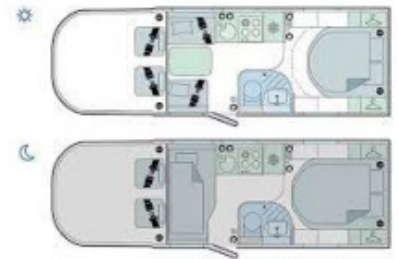

Bailey Alora 69-4I

Overview

£77,499

Brand new Bailey model - The Alora I with the upgraded Auto gearbox due to arrive with us in March 24. First unveiled at the NEC show in October 23 with its new streamlined under 7 foot wide bodyshell it is a compact motorhome for all occasions. 3 berths and 4 belted seats with a rear

island bed. Truma Diesel Combi heating and hot water system. 141 litre fridge with 3 gas hobs, 1 electric and a combination oven and grill. Very modern with a light and airy feel. Limited initial stock availability

Specifications

Berths	3
Travelling Seats	4
Length	6.99m
Width	2.12m
Height	2.85m
MIRO	3000kg
MTPLM	3500kg
Engine	2.0LTR 130BHP AUTO
Chassis	Ford Transit Euro 6