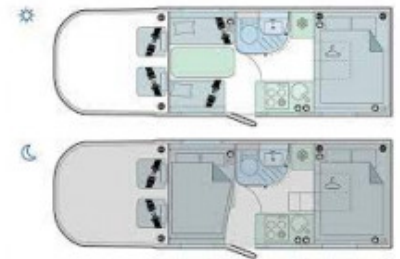

Bailey Alora 69-4S

Overview

£77,499

Brand new Bailey model - The Alora S with the upgraded Auto gearbox due to arrive with us in March 24. First unveiled at the NEC show in October 23 with its new streamlined under 7 foot wide bodyshell it is a compact motorhome for all occasions. 4 berths and 4 belted seats with a

transverse rear double bed. Truma Diesel Combi heating and hot water system. 141 litre fridge with 3 gas hobs, 1 electric and a combination oven and grill. Very modern with a light and airy feel. Limited initial stock availability

Specifications

Berths	4
Travelling Seats	4
Length	6.99m
Width	2.12m
Height	2.85m
MIRO	3000kg
MTPLM	3500kg
Engine	2.0LTR 130BHP AUTO
Chassis	Ford Transit Euro 6