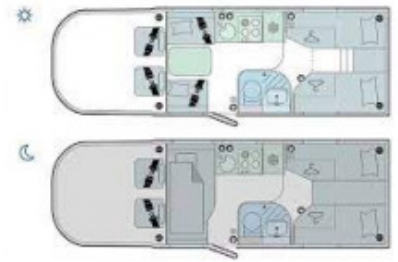

Bailey Alora 69-4T

Overview

£77,499

Brand new Bailey model - The Alora T with the upgraded Auto gearbox due to arrive with us in March 24. First unveiled at the NEC show in October 23 with its new streamlined under 7 foot wide bodyshell it is a compact motorhome for all occasions. 3 berths and 4 belted seats with

rear twin beds. Truma Diesel Combi heating and hot water system. 141 litre fridge with 3 gas hobs, 1 electric and a combination oven and grill. Very modern with a light and airy feel. Limited initial stock availability

Specifications

Berths	3
Travelling Seats	4
Length	6.99m
Width	2.12m
Height	2.85m
MIRO	3000kg
MTPLM	3500kg
Engine	2.0LTR 130BHP AUTO
Chassis	Ford Transit Euro 6