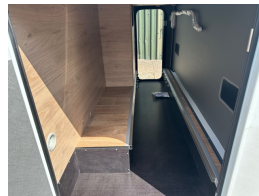

Dethleffs Globebus Go T15

Overview

Was £75,995?? Now Just £69,995

At only 6mtrs long, Dethleffs have packed a lot into this vehicle. Transverse rear double bed, front lounge with captains seats, Ford 2.0ltr 130BHP engine with automatic gearbox.