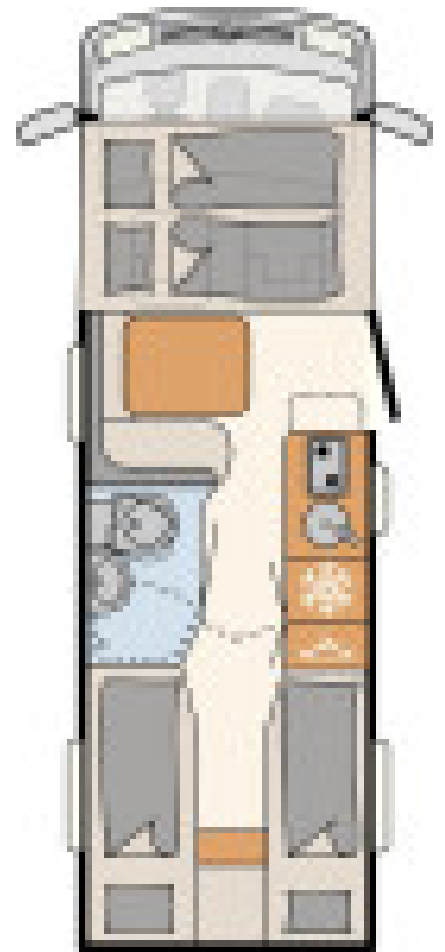

## Dethleffs Globebus 16

### Overview

£97,640

This 6.95Mtr A class has a reduced width of 2.2Mtrs. It feature a drop bed over the front driving area, and two single beds or a transverse double bed in the rear. We have it coming with a GT package, extra rooflight, awning, reversing camera and media centre.