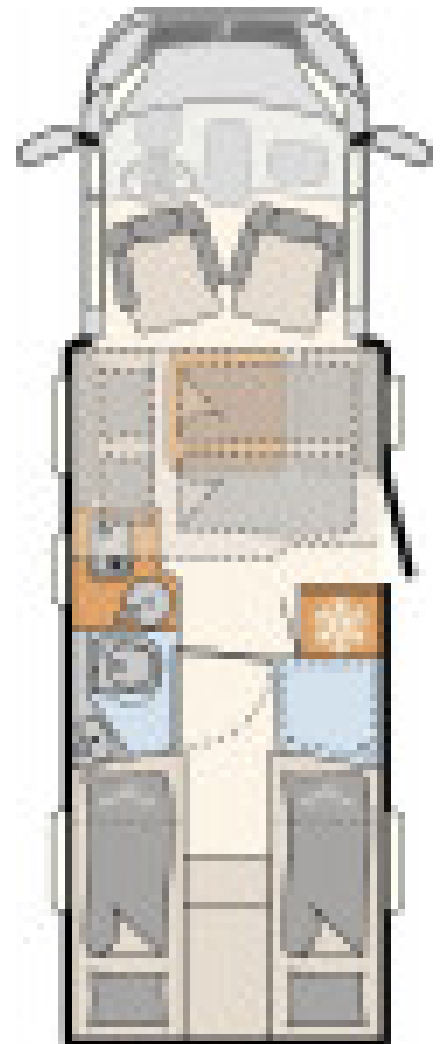

## Dethleffs Just Camp T7052 EBL

### Overview

---

£77,995

On the latest Citroen chassis, this 7.4 Mtr 3 berth has either two single beds, or a transverse double in the rear, washroom with seperate shower, kitchen and a spacious front lounge.

## Specifications

---

MIRO	TBC
Max. Authorised Weight	3500kg
Total Height	2940mm / 9'6"
Total Length	7410mm / 24'3"
Total Width	2330m / 7'6"
PDI, 12 months Tax,Delivery, 1st registration	Included
Chassis	Citroen Euro 6D
Engine	2.2LTR 140BHP Manual