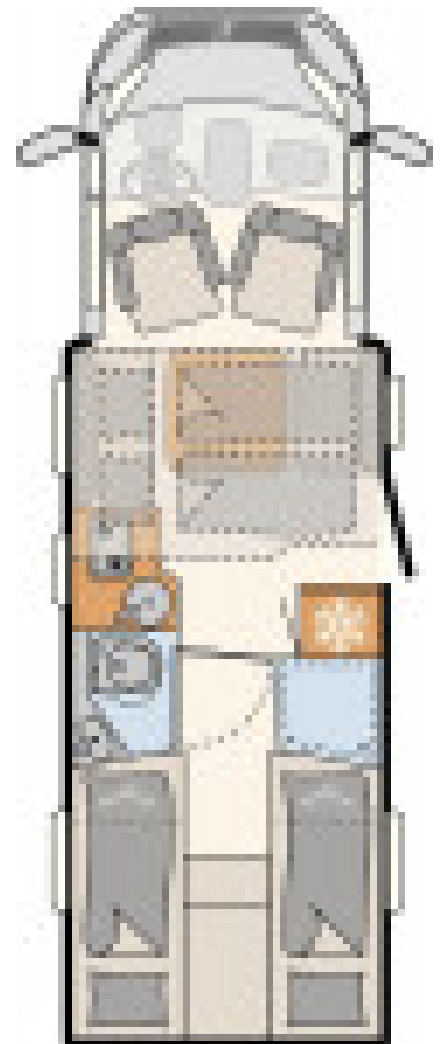

Dethleffs Just Camp T7052 EBL

Overview

£85,320

On the latest Citroen chassis, this 7.4 Mtr 3 berth has either two single beds, or a transverse double in the rear, washroom with seperate shower, kitchen and a spacious front lounge.

Specifications

MIRO	TBC
Max. Authorised Weight	3500kg
Total Height	2940mm / 9'6"
Total Length	7410mm / 24'3"
Total Width	2330m / 7'6"
PDI, 12 months Tax,Delivery, 1st registration	Included
Chassis	Citroen Euro 6D
Engine	2.2LTR 140BHP Manual