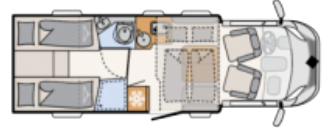

DETHLEFFS JUST GO T7055 EBL

Overview

£88,980

This Dethleffs Just Go 7055 EBL has a 155 BHP Engine, with Automatic Gearbox, Awning, Reversing Camera and Drop Bed over the front lounge. PLEASE NOTE THAT THE PHOTOS ARE LIBRARY PICTURES.

Specifications

MIRO	3161kg
Max. Authorised Weight	3500kg
Total Height	2.99m / 9'8"
Total Length	7.36m / 24'2"
Total Width	2.33m / 7'6"
PDI, 12 months Tax, Delivery, 1st registration	Included
Chassis	Ford Transit 155BHP Automatic