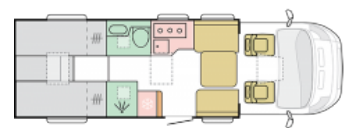

SOLDADRIA CORAL SUPREME 670DL 2024

Overview

£102,400

Rear Bedroom making two singles or a transverse Double Bed, separate shower, large lounge and sunroof, featuring a 140BHP engine, automatic Gearbox, Awning, Reversing Camera, Heat Exchanger, Solar panel, Luxury Pack and 2nd leisure battery.

Specifications

Engine	Fiat 2.2KLtr 140BHP Automatic
MIRO	3160kg
Max. Authorised Weight	3650kg
Total Height	2.90m / 9'5"
Total Length	7.48m / 24'5"
Total Width	2.29m / 7'6"