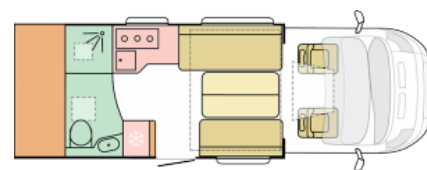

SOLD Adria Matrix Axess 600DT

Overview

Scheduled to arrive in Feb 24, this Adria Matrix Axess 600 DT features a drop bed over the lounge, with a large rear washroom. It will come with a 9 speed automatic gearbox, Luxury Pack and solar panel.

£91,095

Specifications

| | |
|------------------------|------------------|
| Engine | Fiat 2.3L 140BHP |
| MIRO | 3004kg |
| Max. Authorised Weight | 3500kg |
| Total Height | 2.90m / 9'6" |
| Total Length | 6.99m / 22'9" |
| Total Width | 2.29m / 7'6" |
| Chassis | Fiat Ducato |