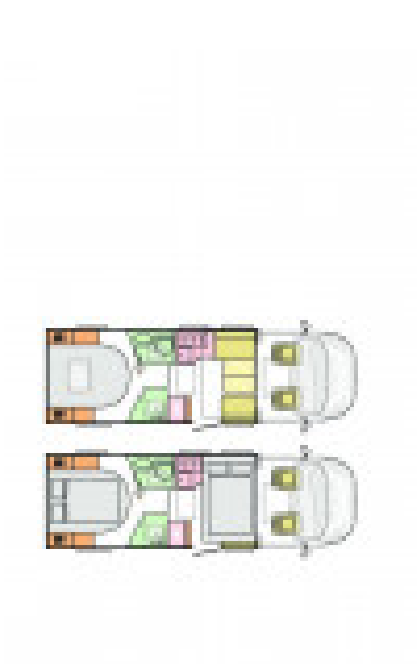

## sold Adria Matrix Supreme 670 SL

## Overview

£102,560

In Stock and Available now.....This Adria Supreme Matrix 670 SL has an rear bedroom making 2 x singles or a Transverse Double bed, drop down front bed over the front lounge, Alde Heating, an Automatic gearbox,140BHP engine, solar panel.

## Specifications

---

MIRO	3231kg
Max. Authorised Weight	3650kg
Max. Towing Weight	2000kg
Total Height	2.90m / 9'6"
Total Length	7.48m / 24'6"
Total Width	2.30m / 7'6"
PDI, 12 months Tax, Delivery, 1st registration	Included
Engine	Fiat 6D 2,3 140HP Auto