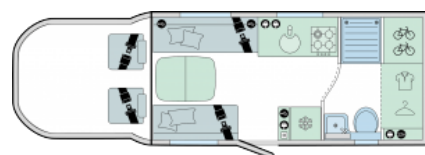

SOLDBAILEY ADAMO 69-4 2024

Overview

Was £74,499?? Now Just £71,500

LAST UNIT FOR THE YEAR BEING DELIVERED TO US IN DECEMBER.

TRACKER AND 1ST YEAR RFL INCLUDED!

4 BELTS/ 4 BERTH

AUTOMATIC

This lovely modern Bailey Adamo 69/4 features a great sized drop down double bed over a front lounge which can be made into a double bed. Giving the 4 berths in total. The front seats swivel around to form a lovely communal area. There is a centre kitchen comprising of an oven and grill, 3 gas burners and a large capacity fridge. There is a rear washroom with a large separate shower. Behind the washroom is a huge garage with enough room for bikes and plenty of storage. Above the garage is a fantastic wardrobe which provides a huge amount of storage space for clothes.