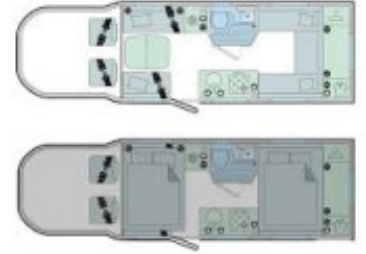

BAILEY ADAMO 75-4DL

Overview

£71,995

Bailey adamo 75-4DL 24reg Double drop down beds, Automatic, Fiamma Awning, Reverse camera, solar panel, VB rear air suspension, Truma heating gas and electric and Avtex wifi unit fitted.