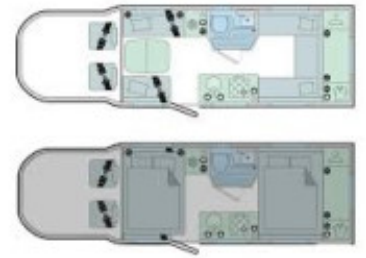

BAILEY ADAMO 75-4DL

Overview

£71,995

Bailey adamo 75-4DL 24reg Double drop down beds, Automatic, Fiamma Awning, Reverse camera, solar panel, VB rear air suspension, Truma heating gas and electric and Avtex wifi unit fitted.