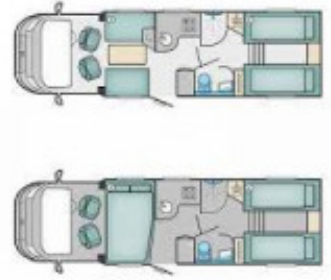

## Bessacarr E597 (2019)

## Overview

£69,995

Automatic, Habitation Air Con, upgraded media centre, satellite dome, towbar all added to this Swift Built unit.

## Specifications

---

Engine	Fiat 2.3L 130Hp
MIRO	3339kg
Max. Authorised Weight	3850kg
Max. Towing Weight	2000kg
Total Height	2.76m / 9'1"
Total Length	8.11m / 26'7"
Total Width	2.38m / 7'10"
Transmission	Automatic