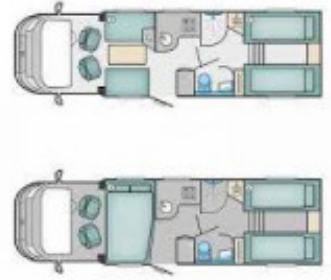

Bessacarr E597 (2019)

Overview

£69,995

Automatic, Habitation Air Con, upgraded media centre, satellite dome, towbar all added to this Swift Built unit.

Specifications

Engine	Fiat 2.3L 130Hp
MIRO	3339kg
Max. Authorised Weight	3850kg
Max. Towing Weight	2000kg
Total Height	2.76m / 9'1"
Total Length	8.11m / 26'7"
Total Width	2.38m / 7'10"
Transmission	Automatic