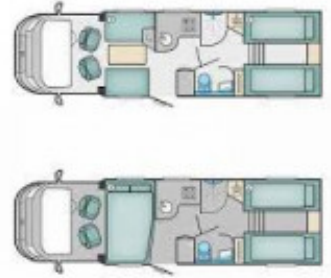

Bessacarr E597 (2019)

Overview

£69,995

Automatic, Habitation Air Con, upgraded media centre, satellite dome, towbar all added to this Swift Built unit.

Specifications

Engine	Fiat 2.3L 130Hp
MIRO	3339kg
Max. Authorised Weight	3850kg
Max. Towing Weight	2000kg
Total Height	2.76m / 9'1"
Total Length	8.11m / 26'7"
Total Width	2.38m / 7'10"
Transmission	Automatic