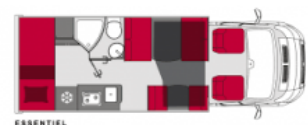

Pilote Essentiel P706 (2019)

Overview

Was £59,995?? Now Just £57,995

This pilote motorhome comes with front drop down bed and rear bunk beds. There is a fantastic sized split seating area perfect for all the friends and family! Comes with a large garage and additional bike rack. Fiat engine so has great towing capabilities and comes with a 2.3L Automatic

Gearbox. In great condition throughout.

Specifications

MIRO	3186kg
Max. Authorised Weight	3500kg
Max. Towing Weight	2000kg
Total Height	2.88m / 9'5"
Total Length	7.00m / 22'11"
Total Width	2.35m / 7'8"
Engine	Fiat 2.3 150HP Auto