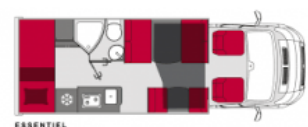

Pilote Essentiel P706 (2019)

Overview

£59,995

This pilote motorhome comes with front drop down bed and rear bunk beds. There is a fantastic sized split seating area perfect for all the friends and family! Comes with a large garage and additional bike rack. Fiat engine so has great towing capabilities and comes with a 2.3L Automatic

Gearbox. In great condition throughout.

Specifications

MIRO	3186kg
Max. Authorised Weight	3500kg
Max. Towing Weight	2000kg
Total Height	2.88m / 9'5"
Total Length	7.00m / 22'11"
Total Width	2.35m / 7'8"
Engine	Fiat 2.3 150HP Auto