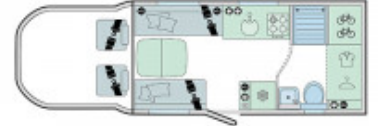

SOLDBailey Adamo 69/4 (2022)

Overview

Was £72,995?? Now Just £69,995

This lovely unit comes with an awning, Wi-Fi, BBQ point, included as extras. The standard Bailey Adamo includes a Ford 2.0Ltr 160BHP Automatic chassis, with a drop bed over a large lounge, and a spacious rear washroom. With just 1,273 miles on the clock, its ready to go now!

Specifications

Engine	Ford 2.0Ltr 160BHP Auto
MIRO	3090kg
MTPLM	3500kg
Total Height	2849m / 9'4"
Total Length	6987m / 22'10"
Total Width	2379m / 7'10"
Thermal Grade Insulation	3