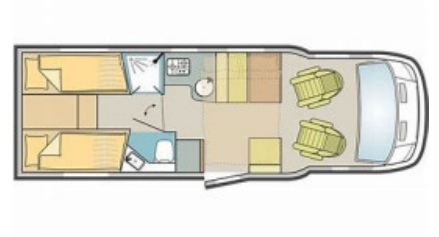

SOLDDETHLEFFS JUST GO T7055EBL

Overview

£79,995

Specifications

Engine	Ford 2.0L 160Hp Auto
MIRO	3161kg
Max. Authorised Weight	3499kg
Total Height	3060 / 10'1"
Total Length	7.36m / 24'2"
Total Width	2.33m / 7'8"
Chassis	Ford
Mileage	845