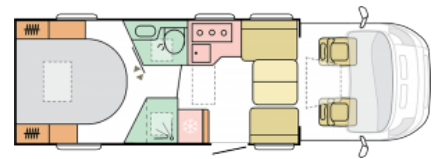

SOLD ADRIA CORAL SUPREME 670DC

Overview

Sold out on 2023 allocation, next models arriving early 2024. Featuring a rear bedroom with island bed, separate shower and large lounge with sunroof, this top of the range unit has Alde Heating, Luxury pack with awning, reversing camera, cruise control and alloy wheels, Fiat Safety Pack and Solar Panel.

£107,955

Specifications

MIRO	3200kg
Max. Authorised Weight	4400kg
Max. Towing Weight	2000kg
Total Height	2.90m / 9'6"
Total Length	7.48m / 24'6"
Total Width	2.29m / 7'6"
PDI, 12 months Tax, Delivery, 1st registration	Included
Engine	Fiat 6D 2,3 180HP 4.4L Auto