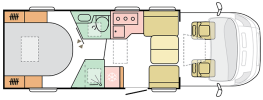

SOLD ADRIA CORAL SUPREME 670DC

Overview

Sold out on 2023 allocation, next models arriving early 2024. Featuring a rear bedroom with island bed, separate shower and large lounge with sunroof, this top of the range unit has Alde Heating, Luxury pack with awning, reversing camera, cruise control and alloy wheels, Fiat Safety Pack and Solar Panel.

£107,955

Specifications

MIRO	3200kg
Max. Authorised Weight	4400kg
Max. Towing Weight	2000kg
Total Height	2.90m / 9'6"
Total Length	7.48m / 24'6"
Total Width	2.29m / 7'6"
PDI, 12 months Tax, Delivery, 1st registration	Included
Engine	Fiat 6D 2,3 180HP 4.4L Auto