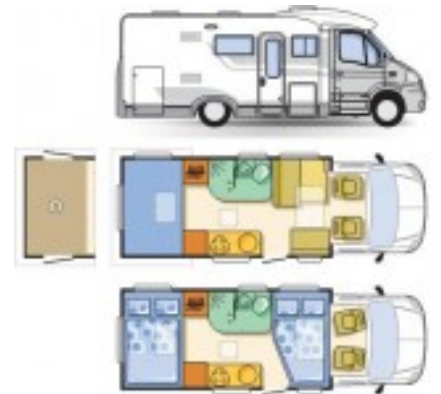

SOLD Adria Izola S 687 SPG (07 reg)

Overview

£27,995

Adria Izola S 687 SPG (07 reg)

A wonderful used Adria motorhome that is a 3 berth with a rear transverse bed over a large garage and forward lounge.

CALL 01568 611481
TO SPEAK TO OUR SALES
ADVISOR TODAY

The Izola is on a Renault Master chassis with a 6 speed manual 2.5L dCi 150bhp diesel engine. It has a rear transverse double bed over a large garage. There is access to the garage from inside the motorhome and also two large external access doors. The Adria Izola comes with a host of additional extras, solar panel, Omnistore awning, tow bar and a reversing camera with TFT monitor. The Izola has a mid kitchen with a wasroom opposite with seperate shower within. The kitchen has a large Thetford fridge/freezer, 3 gas burner hob and a Smev oven. The lounge area has plenty of storage and additional 2 seat belts. The table can be extended and the area also converts to the third berth. Additioanl features include, Status directional TV aerial, Thetford cassette toilet, Truma warm air heating, CD/radio, TV points, on board water tanks, 120 litre for fresh and 95 litre for waste.

Specifications

Engine	Renault 2.5dCi 150bhp
MIRO	2985
MTPLM	3500kg

Total Height	2.69m / 8'10"
Total Length	7.05m / 23'2"
Total Width	2.29m / 7'6"
Gears	6 speed manual
Millage	18650
Transmission	6 Speed manual
Former Owners	4
MOT & Warranty	12 months