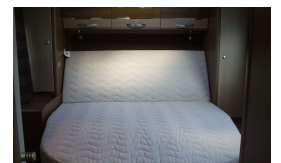

SOLD Adria Sonic Supreme I 701 SC (2014 model)