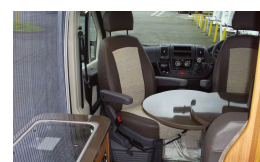

SOLD Adria Twin 600 SP (2014)