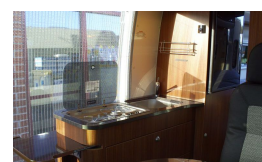

SOLD Adria Twin 640 SLX (2014)