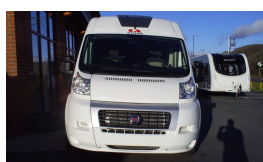

## SOLD Adria Twin 640 SLX (2014)

### Overview

Was £47,955 ~~??~~ Now Just £44,995

Adria Twin 640 SLX (2014)

Click the Adria logo for the Twin website

Price includes, £1100 (on the road charge, PDI, Registration, 12 month road tax and delivery)

## Adria Twin 640 SLX

Fiat Ducato chassis with Euro 5\* rating  
ABS & EBD  
4 designated passenger seats  
90 lit fuel tank  
Electric front windows  
Integrated gas bottle compartment (2x11kg)  
Electric front windows  
Integrated gas bottle compartment (2x11kg)  
2 x Midi Heki roof lights  
Full body insulation with Adria thermofoam  
Waste water tank 90L  
Fresh water tank 100L  
Electrically operated step  
Thetford C-200S cassette toilet  
Stainless steel kitchen sink with cover  
2 burner gas hob with cover  
Dometic RM5380 80L fridge  
Fully adjustable dinning table  
Truma Combi Boiler 4  
Swivel cabin seat  
Thetford C-200S cassette toilet  
Grade 3 insulation  
Fire angel smoke & CO alarm