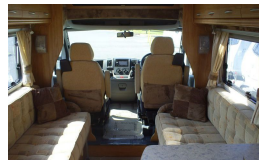

SOLD Autocruise Starburst (2008)