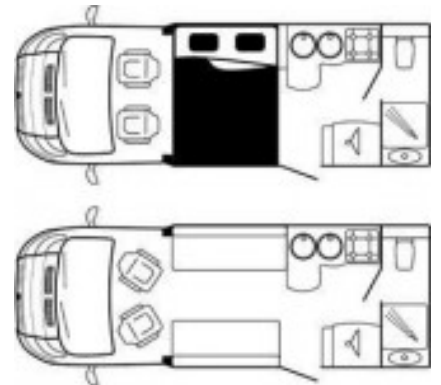

SOLD Autocruise Starburst (2008)

Overview

£28,995

Autocruise Starburst (2008)

Peugeot Boxer 335 Zuckoff LWB