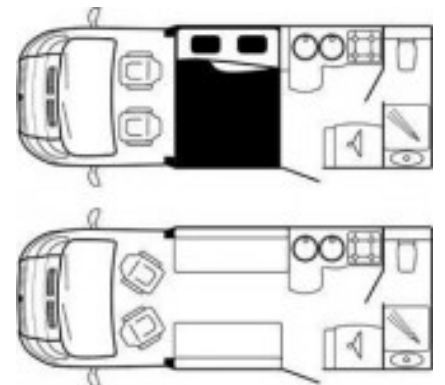

SOLD Autocruise Starburst (2008)

Overview

£28,995

Autocruise Starburst (2008)

Peugeot Boxer 335 Zuckoff LWB