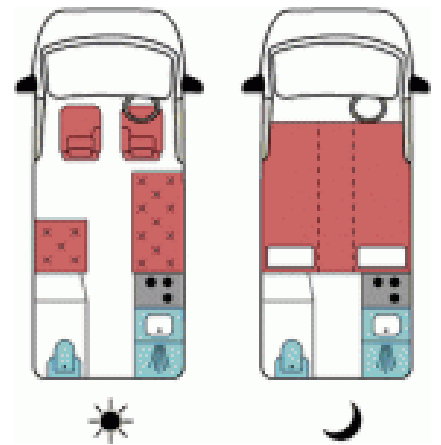

SOLD Autosleeper Duetto (1998)

Overview

£11,900

Autosleeper Duetto (1998)

**DID YOU KNOW YOU CAN NOW RESERVE
THIS MOTORHOME SIMPLY BY PLACING A DEPOSIT OVER THE
TELEPHONE?**

**Autosleeper Duetto Auto
Autosleeper Duetto (1998)
2496cc Automatic Diesel Engine
Ford Transit 100 TD LWB**

1st registered 7-4-98
Colour Cream
3 previous owners, 1 current owner
External Length 5.48m 18'2"
Width 2.06m 6'9"
Unladen Weight 2509kg
Gross weight 2900kg
User payload 391kg
Right hand drive
80000 miles
Electrolux Rm42135 Fridge,
Carver Cascade 2GE Plus water heater
2x240v sockets
Spinflo 2 Burner & Grill
Thetford 2C cassette toilet
72.5 litre 16 gallon fresh water tank
47.5 litre 10.5 gallon waste tank
Zig Control Panel, Zig X-7 charger & power supply unit
Extractor Fan
2x Table position
Heatsource HS1800 heater
Stereo Cassette with JVC 12 CD Disc System
Fiamma F50.
Gas storage 2 x 3.9kg

Specifications

| | |
|------------------|------------------|
| Make | Autosleeper |
| Model | Duetto Automatic |
| Total Length | 5.54m 18'2" |
| Width | 2.063m 6'9" |
| Height | 2.66m 8'9" |
| Unladen Weight | 2509kg |
| Gross Weight | 2900kg |
| Max.User Payload | 391kg |