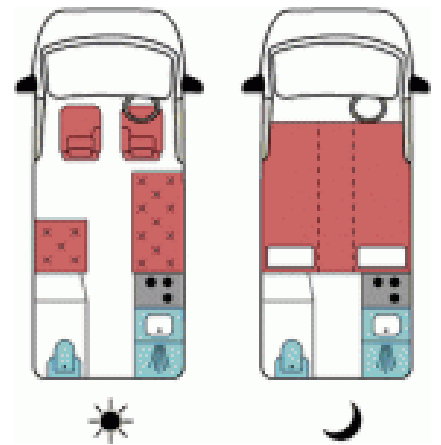

SOLD Autosleeper Duetto (1998)

Overview

£11,900

Autosleeper Duetto (1998)

**DID YOU KNOW YOU CAN NOW RESERVE
THIS MOTORHOME SIMPLY BY PLACING A DEPOSIT OVER THE
TELEPHONE?**

**Autosleeper Duetto Auto
Autosleeper Duetto (1998)
2496cc Automatic Diesel Engine
Ford Transit 100 TD LWB**

1st registered 7-4-98
Colour Cream
3 previous owners, 1 current owner
External Length 5.48m 18'2"
Width 2.06m 6'9"
Unladen Weight 2509kg
Gross weight 2900kg
User payload 391kg
Right hand drive
80000 miles
Electrolux Rm42135 Fridge,
Carver Cascade 2GE Plus water heater
2x240v sockets
Spinflo 2 Burner & Grill
Thetford 2C cassette toilet
72.5 litre 16 gallon fresh water tank
47.5 litre 10.5 gallon waste tank
Zig Control Panel, Zig X-7 charger & power supply unit
Extractor Fan
2x Table position
Heatsource HS1800 heater
Stereo Cassette with JVC 12 CD Disc System
Fiamma F50.
Gas storage 2 x 3.9kg

Specifications

Make	Autosleeper
Model	Duetto Automatic
Total Length	5.54m 18'2"
Width	2.063m 6'9"
Height	2.66m 8'9"
Unladen Weight	2509kg
Gross Weight	2900kg
Max.User Payload	391kg