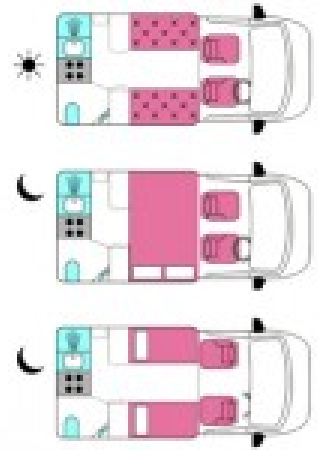

**DID YOU KNOW YOU CAN NOW RESERVE
THIS MOTORHOME SIMPLY BY PLACING A DEPOSIT OVER THE
TELEPHONE?**

**Autosleeper Nuevo
2005
4 Berth
32300 miles
Peugeot
HDi**