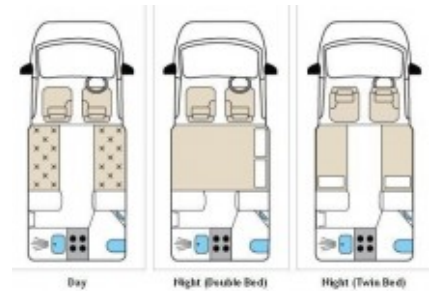

SOLD Autosleeper Orian Zeta (57 Reg.)

Overview

£23,995

Autosleeper Orian Zeta (2007 model)

This is a 2 berth motorhome with an end kitchen.

The Orian Zeta has an internal colour scheme of sky blue and cloudy cream and the cabinetry is of a light hue. Next to the rear nearside door is

the kitchen and bathroom, while the fridge is beneath the worktop forward of the door. The cabinets provide plenty of storage space and the carpets are removable and come out in sections.

The kitchen offers a full cooker with electric hotplate and a stainless steel sink and drainer. The fridge is Dometic's 77 litre version. The bathroom is practical with white moulded plastic finish, Thetford cassette toilet and separate shower head. Ultraheat mains powered space heater, electric step 5 speed manual.

Specifications

Engine	Peugeot Boxer SWB 2.2HDI
Max. Authorised Weight	3300kg
Total Height	2.76m / 9'1"
Total Length	5.99m / 18'4"
Total Width	2.18m / 7'2"
Year of model	2007
Payload	549kg

Millage	9498 miles
Previous Owners	2
1st Registered	29/11/2007
Transmission	5 speed manual