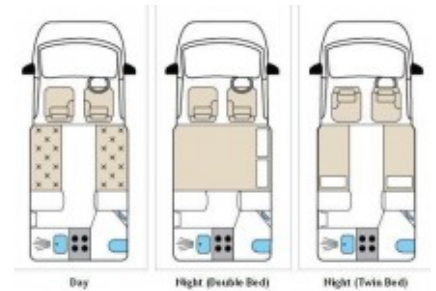

SOLD Autosleeper Orian Zeta (57 Reg.)

Overview

£23,995

Autosleeper Orian Zeta (2007 model)

This is a 2 berth motorhome with an end kitchen.

The Orian Zeta has an internal colour scheme of sky blue and cloudy cream and the cabinetry is of a light hue. Next to the rear nearside door is

the kitchen and bathroom, while the fridge is beneath the worktop forward of the door. The cabinets provide plenty of storage space and the carpets are removable and come out in sections.

The kitchen offers a full cooker with electric hotplate and a stainless steel sink and drainer. The fridge is Dometic's 77 litre version. The bathroom is practical with white moulded plastic finish, Thetford cassette toilet and separate shower head. Ultraheat mains powered space heater, electric step 5 speed manual.

Specifications

Engine	Peugeot Boxer SWB 2.2HDI
Max. Authorised Weight	3300kg
Total Height	2.76m / 9'1"
Total Length	5.99m / 18'4"
Total Width	2.18m / 7'2"
Year of model	2007
Payload	549kg

Millage	9498 miles
Previous Owners	2
1st Registered	29/11/2007
Transmission	5 speed manual