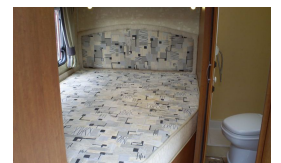

SOLD Bessacarr E450 (2006)