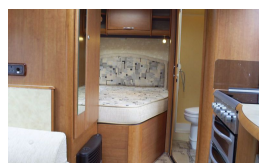

SOLD Bessacarr E450 (2006)

Overview

£24,995

Bessacarr E450 (2006)

**DID YOU KNOW YOU CAN NOW RESERVE
THIS MOTORHOME SIMPLY BY PLACING A DEPOSIT OVER THE
TELEPHONE?**

Fiat Ducato 15 JTD LWB
6028 Millage
2286cc Diesel Engine
3400kg Gross Weight

Spec Includes :-Fixed Bed, Side/End Washroom, shower, Window Blinds & Flynets, Door Flynet, Large Rooflight Blind/Flynet, Dometic Fridge, Cooker, Microwave, Directional TV Aerial, Loose Fit Carpets, Truma Warm Air Heating, JVC Stereo, Water Heater, Cassette Toilet, Smoke Alarm.