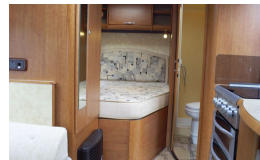

SOLD Bessacarr E450 (2006)

Overview

£24,995

Bessacarr E450 (2006)

**DID YOU KNOW YOU CAN NOW RESERVE
THIS MOTORHOME SIMPLY BY PLACING A DEPOSIT OVER THE
TELEPHONE?**

Fiat Ducato 15 JTD LWB
6028 Millage
2286cc Diesel Engine
3400kg Gross Weight

Spec Includes :-Fixed Bed, Side/End Washroom, shower, Window Blinds & Flynets, Door Flynet, Large Rooflight Blind/Flynet, Dometic Fridge, Cooker, Microwave, Directional TV Aerial, Loose Fit Carpets, Truma Warm Air Heating, JVC Stereo, Water Heater, Cassette Toilet, Smoke Alarm.