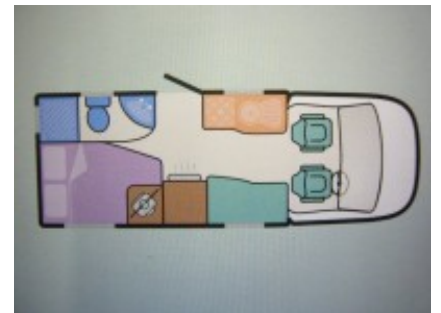

Spec Includes :-Fixed Bed, Side/End Washroom, shower, Window Blinds & Flynets, Door Flynet, Large Rooflight Blind/Flynet, Dometic Fridge, Cooker, Microwave, Directional TV Aerial, Loose Fit Carpets, Truma Warm Air Heating, JVC Stereo, Water Heater, Cassette Toilet, Smoke Alarm.

F45 S Awning

Reversing Camera

Tow Ball

Bike Rack

Specifications

Make	Bessacarr
Model	E450
External Length	6.16m / 20'2"
Width	2.2m / 7'2"
MTPLM	3400kg
MIRO	2895kg
Height (max)	3.1m / 10'2"