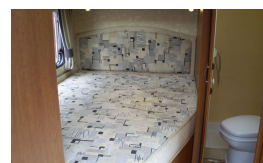

SOLD Bessacarr E450 (2006)