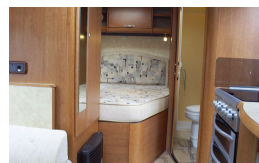

SOLD Bessacarr E450 (2006)

Overview

£24,995

Bessacarr E450 (2006)

**DID YOU KNOW YOU CAN NOW RESERVE
THIS MOTORHOME SIMPLY BY PLACING A DEPOSIT OVER THE
TELEPHONE?**

Fiat Ducato 15 JTD LWB
6028 Millage
2286cc Diesel Engine
3400kg Gross Weight

Spec Includes :-Fixed Bed, Side/End Washroom, shower, Window Blinds & Flynets, Door Flynet, Large Rooflight Blind/Flynet, Dometic Fridge, Cooker, Microwave, Directional TV Aerial, Loose Fit Carpets, Truma Warm Air Heating, JVC Stereo, Water Heater, Cassette Toilet, Smoke Alarm.