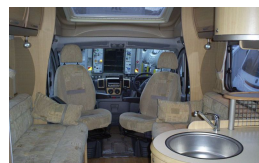

SOLD Bessacarr E560 (2008)

Overview

£29,995

Bessacarr E560 (2008)

A stunning Bessacarr motorhome. It features a fixed double bed at the rear and a corner washroom with separate shower. It has a mid vehicle kitchen with a large fridge freezer and forward lounge with both front

seats in a captain style.

The features found on the Bessacarr E560 include: fixed double bed, corner washroom with separate shower, tow bar, Fiamma F45 awning, gas locker with 2x7kg capacity, 90L On board fresh water TANK, 68L waste water tank, 12L water heater, Thetford fridge/freezer, full cooker with dual fuel hob, Sharp microwave, Status directional TV aerial, Trumatic warm air heating, Blaupunkt CD Radio, Truma Ultrastore water heater, Thetford C-200 toilet, smoke alarm, battery charger, window blinds & screens, Blaupunkt Travel Pilot Lucca 5.3, Grade 3 insulation, sunroof, Truma Secumotion gas regulator, cab air con, cruise control, 5 240v sockets.

Specifications

Make	Bessacarr
Model	E560
External Length	7.04m / 23'1"
Width	2.35m / 7'8"

DINMORE *Leisure*

Unladen Weight	3060kg
MTPLM	3500kg
Height	2.97m / 9'9"
Chassis	Fiat Ducato 2.3L LWB 130 Multijet
Gears	6 speed manual
Millage	17334
Year 1st registered	2008
No. of Previous Owners	4