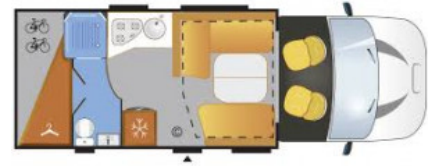

SOLD Chausson Flash 610 SE Auto (2018)

Overview

£47,995

The Chausson Flash 610 is a low profile motorhome with a drop down bed, it has 4 belted seats and 4 berths.

Features a large lounge area with adjustable table, electrically operated

drop down double bed. Spacious rear washroom with separate shower and large rear wardrobe. Garage has a Fiamma bike rack fitted for 2 bikes. Fresh water tank 120 litres and 100 litres waste. Well appointed kitchen with large fridge, oven and gas hob.

Based on Ford Transit chassis, has a 2 litre 170 bhp Automatic engine

Specifications

Engine	Ford 2L 170bhp Automatic
Max. Authorised Weight	3500kg
Total Height	2.92m / 9'6"
Total Length	6.69m / 21'11"
Total Width	2.35m / 7'8"
Miles	1250
Previous Owners	1
1st Registered	22-06-2018
Transmission	Automatic
Water Fresh/Waste	120/100L
Fuel	Diesel
MIRO	2879kg