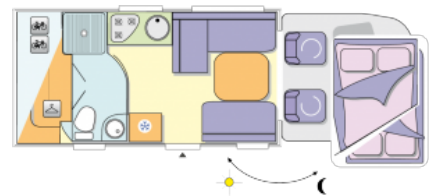

SOLD Chausson Welcome 610

Overview

£41,995

A wonderful 4 berth motorhome with a large washroom, generous garage and a drop down bed. It has 4 seat belts.

CHAUSSON

The features include, permanent adjustable electric bed with 2 positions, heating using vehicle fuel: pulsed air, fridge/freezer 175l, tow bar, Thetford hob, Fiamma security door handle, Truma boiler, Fire Angel smoke alarm, Vision Plus reversing camera, Fiamma F45 awning, Thetford C260 cassette toilet, gas locker storage 1 x 7kg (not included) large garage with 3 door access, Fiamma F45 awning, tow bar, Fiamma door security lock, awning light, door bin, Thetford cassette toilet, 3 gas burner hob,

Specifications

Max. Authorised Weight	3500kg
Total Height	2.92m / 9'6"
Total Length	6.69m / 21'11"
Total Width	2.30m / 7'7"
Payload	467kg
Millage	8700 miles
Previous Owners	1
MIRO	3033kg

Warranty

This motorhome has a full engine and habitation service before collection. Please enquire for further details.